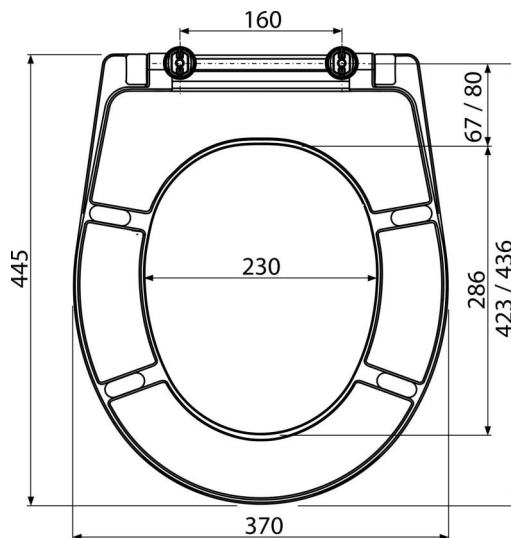

A601

WC seat Duroplast

Application

For toilet bowls according to the compatibility table

Features

- Colour-stable material
- Color: white
- Full metal hinges
- Material: duroplast with antibacterial properties (achieved via silver compounds)
- Simple clamping system for quick and easy installation

Scope of supply

- Hinges P096
- WC seat

Order number, Logistic information

Code	EAN	Weight (piece packing palett)	Dimensions (piece packing)	Quantity (packing palett)
A601	8595580537753	3,33 16,67 420,1 kg	375x462x57 475x385x295 mm	5 120 pcs